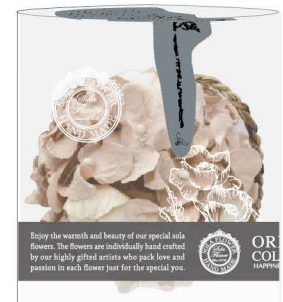

PRODUCT RELEASE
NOV 2018

Sola
Flower

Life Style Potpourri

HAPPINESS IS ALL AROUND

**Sola Flower
Glassbowl**

(ソラガラスボウル)

¥2,000

(販売価格 ¥2,000+tax)

size (mm) : W115 D115 H95

lot : 3

carton : 3 / 15

**Sola Flower
Sphere**

(ソラスフィア)

¥980

(販売価格 ¥980+tax)

size (mm) : φ98 H100

lot : 3

carton : 3 / 60

SANWA TRADING INC.

103-0004, 2-3-1 Higashi Nihonbashi, Chuo-ku, Tokyo, Japan
TEL: 81-3-5833-2320 FAX: 81-3-5833-2325
info@sanwatradinginc.co.jp / www.sanwatradinginc.co.jp